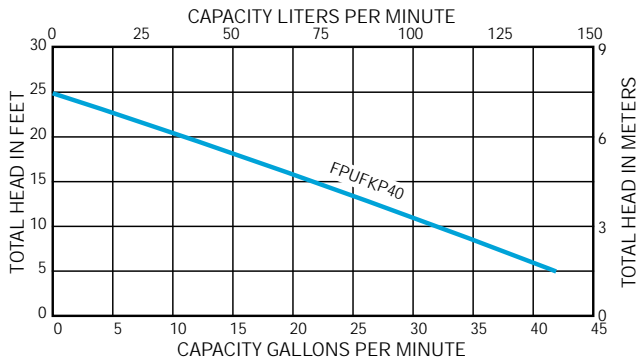

4/10 HP  
**FLOOD KIT**

- Durable corrosion resistant thermoplastic pump (FPOS3000X)
- High performing pump draws water down to 7/16"
- 25' durable cloth hose is easy to attach with corrosion resistant cam locks (MHC25)
- Storage and carrying cage can also be used to filter large debris during dewatering

**PERFORMANCE CURVE**

**PERFORMANCE**

FPUFKP40	4/10	3,000	2,500	1,900	1,320	750	25'	1-1/4"	Manual	15'	1/4"
----------	------	-------	-------	-------	-------	-----	-----	--------	--------	-----	------

**ORDERING INFORMATION**