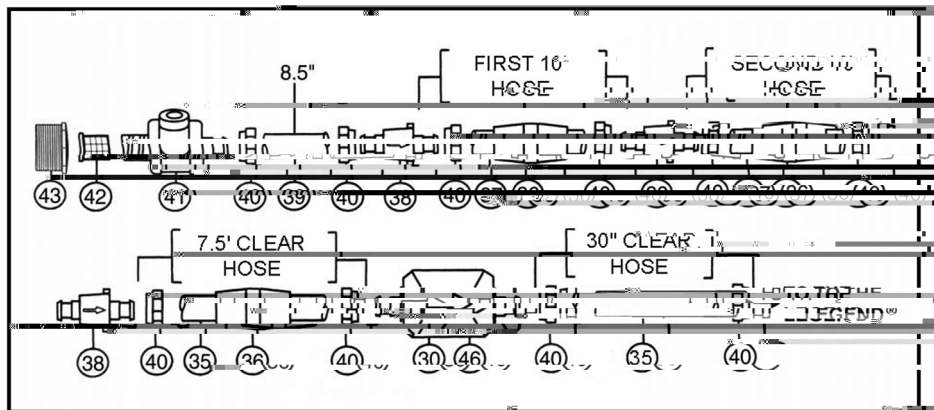

# KREEPY KRAULY® LEGEND®

LL505G AND LL505GG CLEANER REPLACEMENT PARTS

# KREEPY KRAULY® LEGEND® (CONT'D)

LL505G AND LL505GG CLEANER REPLACEMENT PARTS