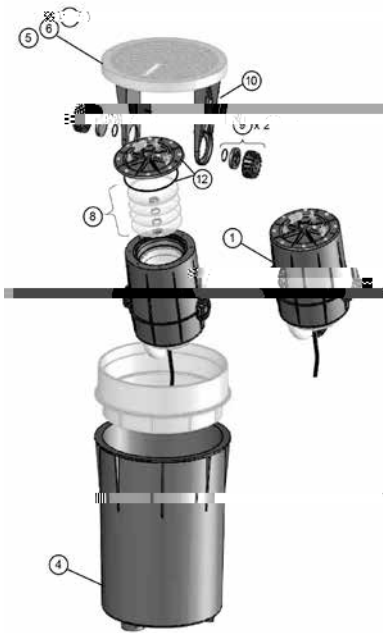

# REPLACEMENT PARTS

# REPLACEMENT PARTS

COLORVISION LED LIGHT BUBBLER				
1	590103Z	Diffuser	17.03	20.46
2	590104Z	Lens w/ O-Ring	34.06	40.93
3	590107Z	Gasket Kit, 3 Gaskets	46.84	56.28
4	590118Z	O-Ring	12.77	15.34
5	590119Z	Screw Kit Lens	17.03	20.46
6	590105Z	Color Ring - White	21.30	25.59
6	590128Z	Color Ring - Blue	21.30	25.59
6	590127Z	Color Ring - Gray	21.30	25.59
6	590129Z	Color Ring - Tan	21.30	25.59
6	590130Z	Color Ring - Black	21.30	25.59
7	590135	Eyeball Assy Kit	38.31	46.03
8	590109Z	Vinyl Spacer	25.56	30.71
9	590102Z	Gunite Cover w/ O-Ring	29.78	35.78
10	590106Z	Vinyl/Fiberglass Ring - White	29.78	35.78
10	590132Z	Vinyl/Fiberglass Ring - Blue	29.78	35.78
10	590131Z	Vinyl/Fiberglass Ring - Gray	29.78	35.78
10	590133Z	Vinyl/Fiberglass Ring - Tan	29.78	35.78
10	590134Z	Vinyl/Fiberglass Ring - Black	29.78	35.78
11	590121Z	Screw Kit Vinyl/Fiberglass Ring	21.30	25.59
12	590147Z	Niche	170.29	204.62

## REPLACEMENT PARTS

MAGICSTREAM LAMINARS				
1	590021	Laminar LED light engine w/ Laminar Body (complete) - 100 ft. cord	1688.54	2028.95
1	590123	Laminar LED light engine w/Laminar Body (complete) - 150ft. cord	1784.32	2144.04
4	590024	Laminar housing, no cover	587.94	706.47
5	590025	Laminar cover black <sup>2</sup> , with collar	323.32	388.50
6	590026	Laminar cover gray <sup>2</sup> , with collar	323.32	388.50
7	590027	Laminar cover tan <sup>2</sup> , with collar	323.32	388.50
8	590028	Laminar screen kit	176.28	211.82
9	590029	Laminar union nut kit	111.37	133.82
10	590030	Laminar bracket kit	155.91	187.34
12	590032	Screen (a)æiã[ã, &^ãã	178.22	214.15
NOT SHOWN				
	590031	Laminar hardware kit (all screws and O-rings)	89.12	107.09
	590100	Laminar water line union kit	30.45	36.59