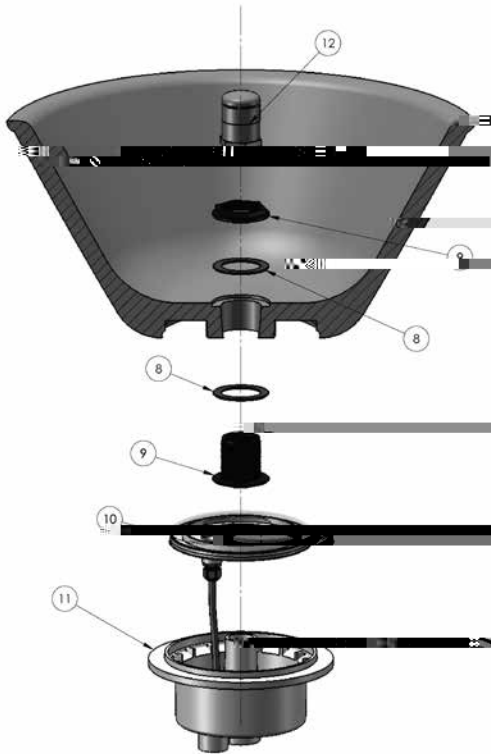

## REPLACEMENT PARTS

MAGICSTREAM LAMINARS				
1	590021	Laminar LED light engine w/ Laminar Body (complete) - 100 ft. cord	1688.54	2028.95
1	590123	Laminar LED light engine w/Laminar Body (complete) - 150ft. cord	1784.32	2144.04
4	590024	Laminar housing, no cover	587.94	706.47
5	590025	Laminar cover black <sup>2</sup> , with collar	323.32	388.50
6	590026	Laminar cover gray <sup>2</sup> , with collar	323.32	388.50
7	590027	Laminar cover tan <sup>2</sup> , with collar	323.32	388.50
8	590028	Laminar screen kit	176.28	211.82
9	590029	Laminar union nut kit	111.37	133.82
10	590030	Laminar bracket kit	155.91	187.34
12	590032	Screen (a)æiã[ã, &^ãã	178.22	214.15
NOT SHOWN				
	590031	Laminar hardware kit (all screws and O-rings)	89.12	107.09
	590100	Laminar water line union kit	30.45	36.59

# REPLACEMENT PARTS

MAGICBOWL					
8	590158	Gasket, Pack Black	42.59	51.18	
8	590242	Gasket, Pack Clear	58.19	69.92	
9	590159	Nut & Bulkhead, Black	146.09	175.54	
9	590245	Nut & Bulkhead, Clear	155.15	186.43	
10	580065	100' LED Light Engine	1170.88	1406.93	
10	580066	150' LED Light Engine	1383.77	1662.74	
11	590157	Niche	212.89	255.81	
12	590174	Spout, Copper	149.00	179.04	
12	590175	Spout, Bronze	149.00	179.04	
12	590176	Spout, Pewter	149.00	179.04	
12	590177	Spout, Brass	149.00	179.04	
12	590178	Spout, White	CALL	CALL	
12	590179	Spout, Gray	149.00	179.04	
12	590180	Spout, Natural	149.00	179.04	
12	590230	Spout, Black	146.10	175.55	
12	590233	Spout, Clear	146.09	175.54	
NOT SHOWN					
	590188	2" SS metal lip extension, square resin bowl	CALL	CALL	
	590189	2" SS metal lip extension, round resin bowl	CALL	CALL	
	590254	2" clear plastic lip extension, round resin bowl	CALL	CALL	
	590255	2" clear plastic lip extension, square resin bowl	CALL	CALL	
	590256	2" clear plastic lip extension, square glass bowl	CALL	CALL	
	590246	2" clear plastic lip extension, round glass bowl	CALL	CALL	
	580057	Cover, Round	CALL	CALL	
	580058	Cover, Square	CALL	CALL	
	590238	Spacer, 1/2" clear	58.19	69.92	